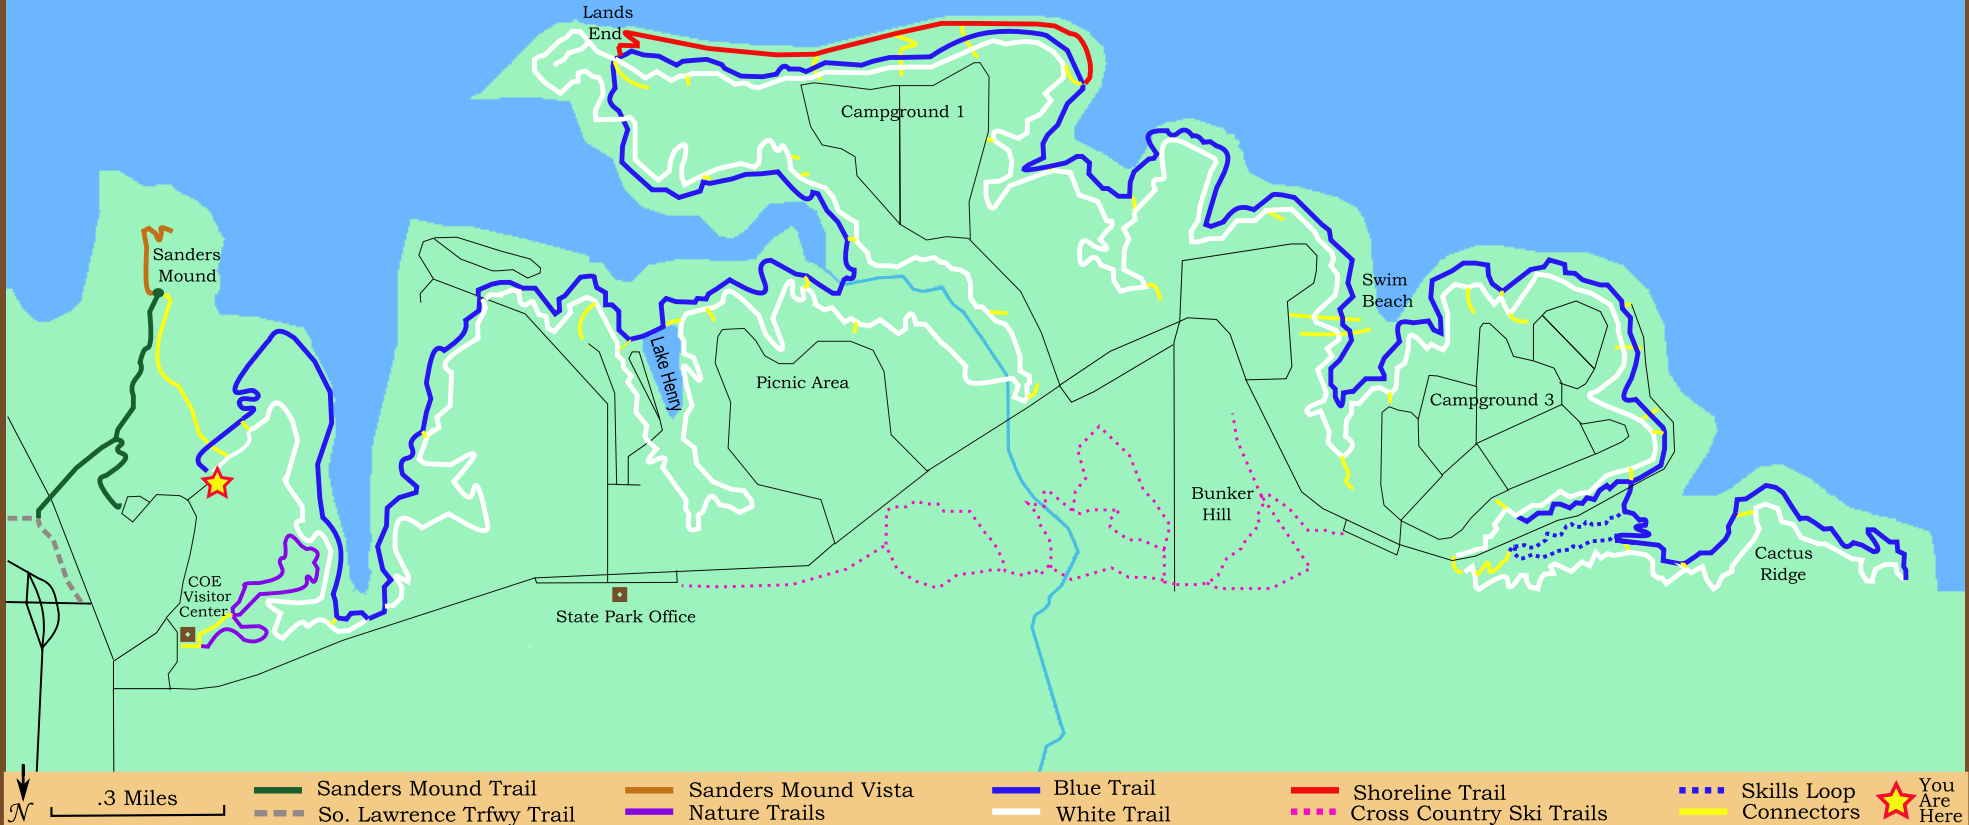

CLINTON LAKE NORTH SHORE TRAILS

The North Shore Trails are a cooperative effort of the Kansas Trails Council, the US Army Corps of Engineers, Clinton State Park and the Lawrence Mountain Bike Club.